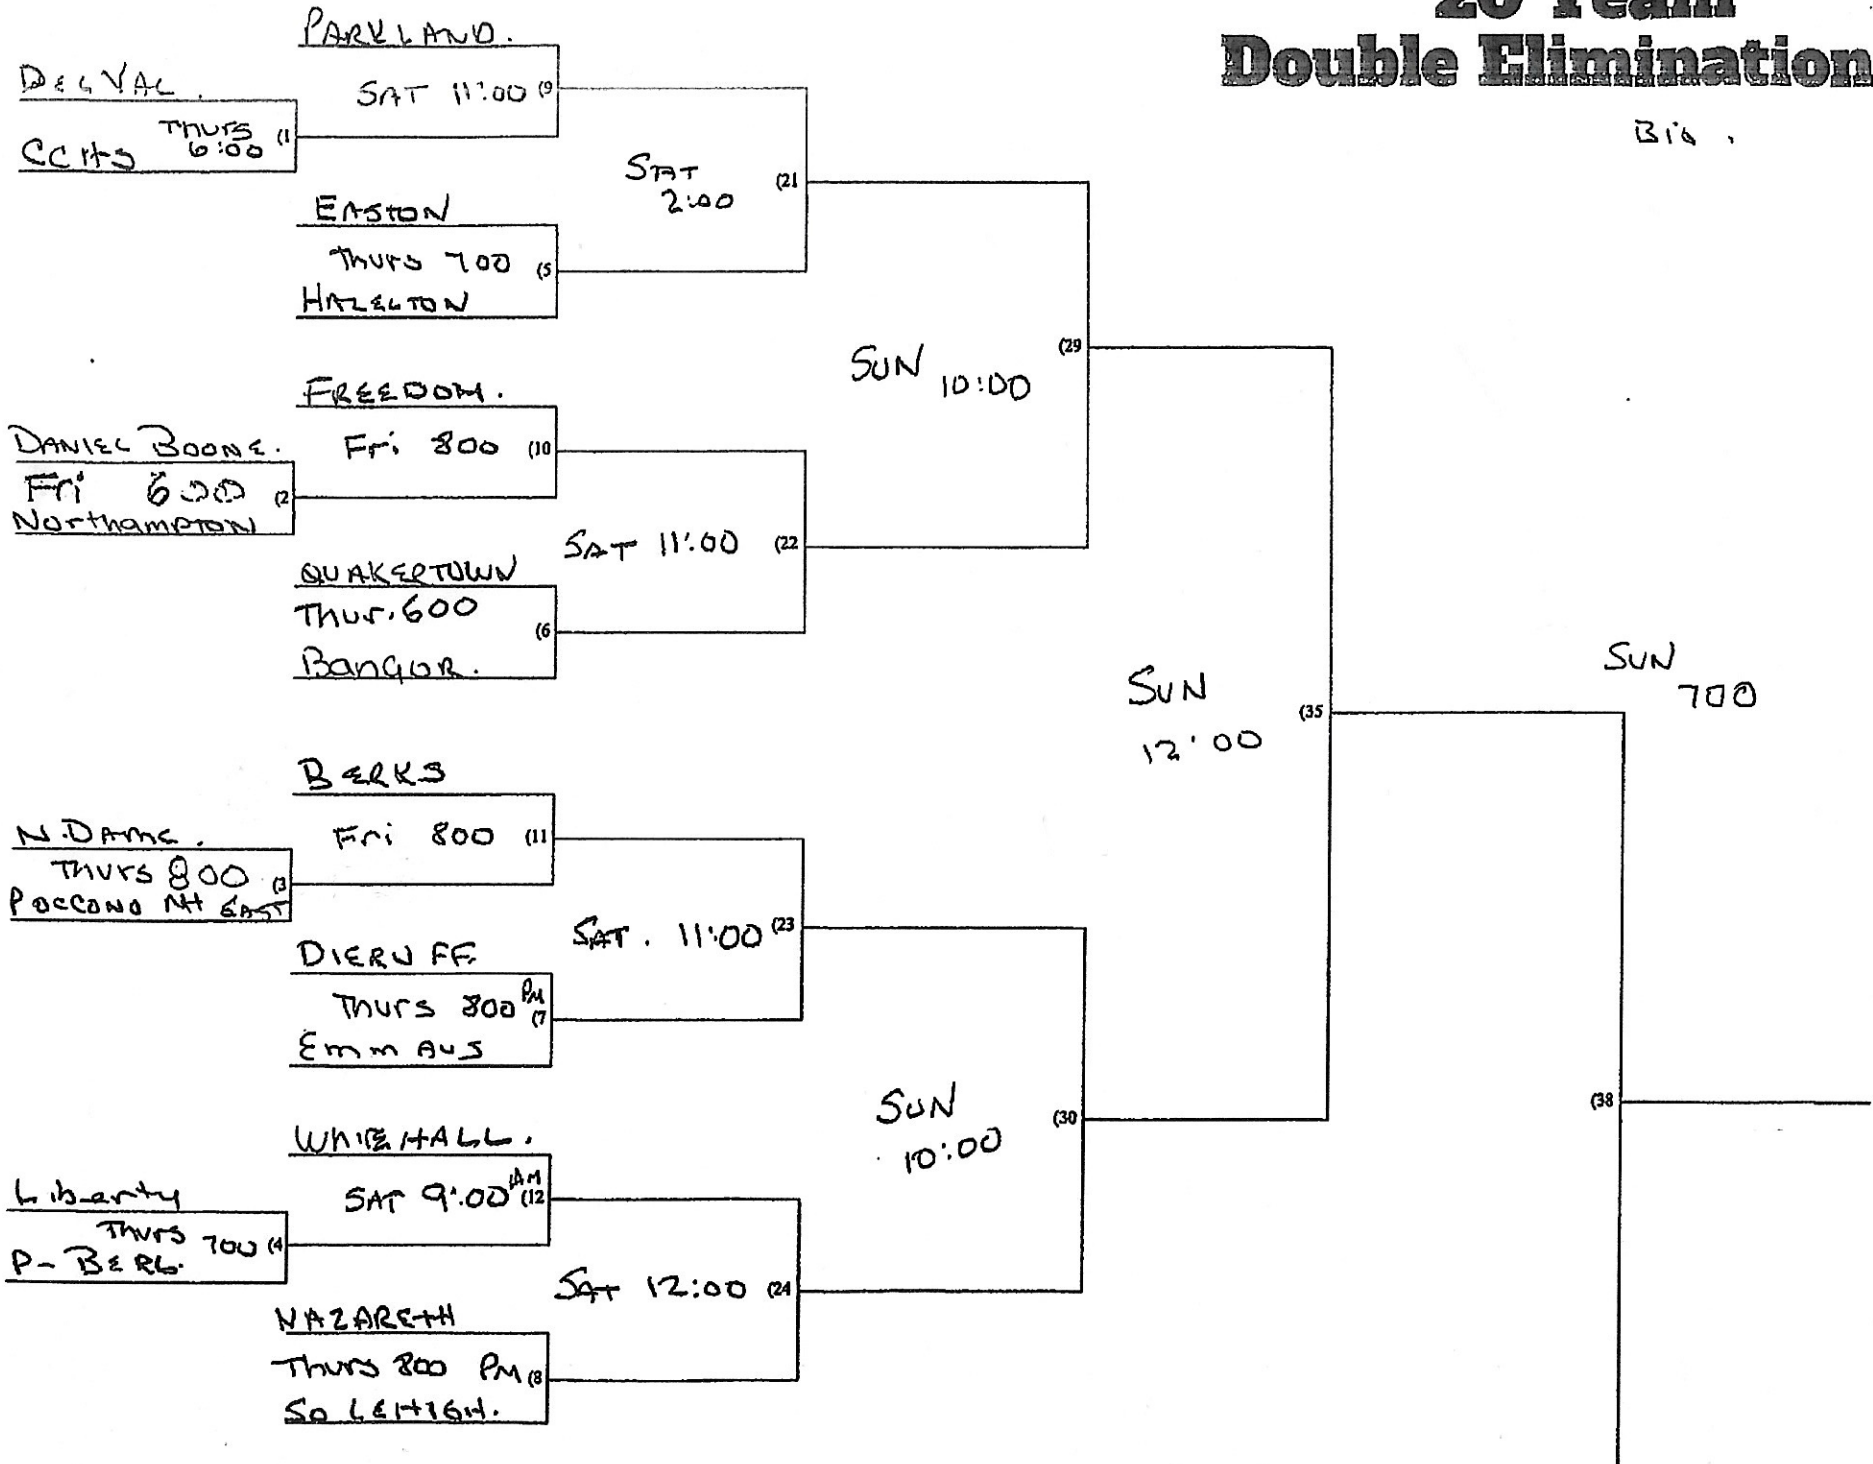

20 Team Double Elimination

Big

Loser's Bracket